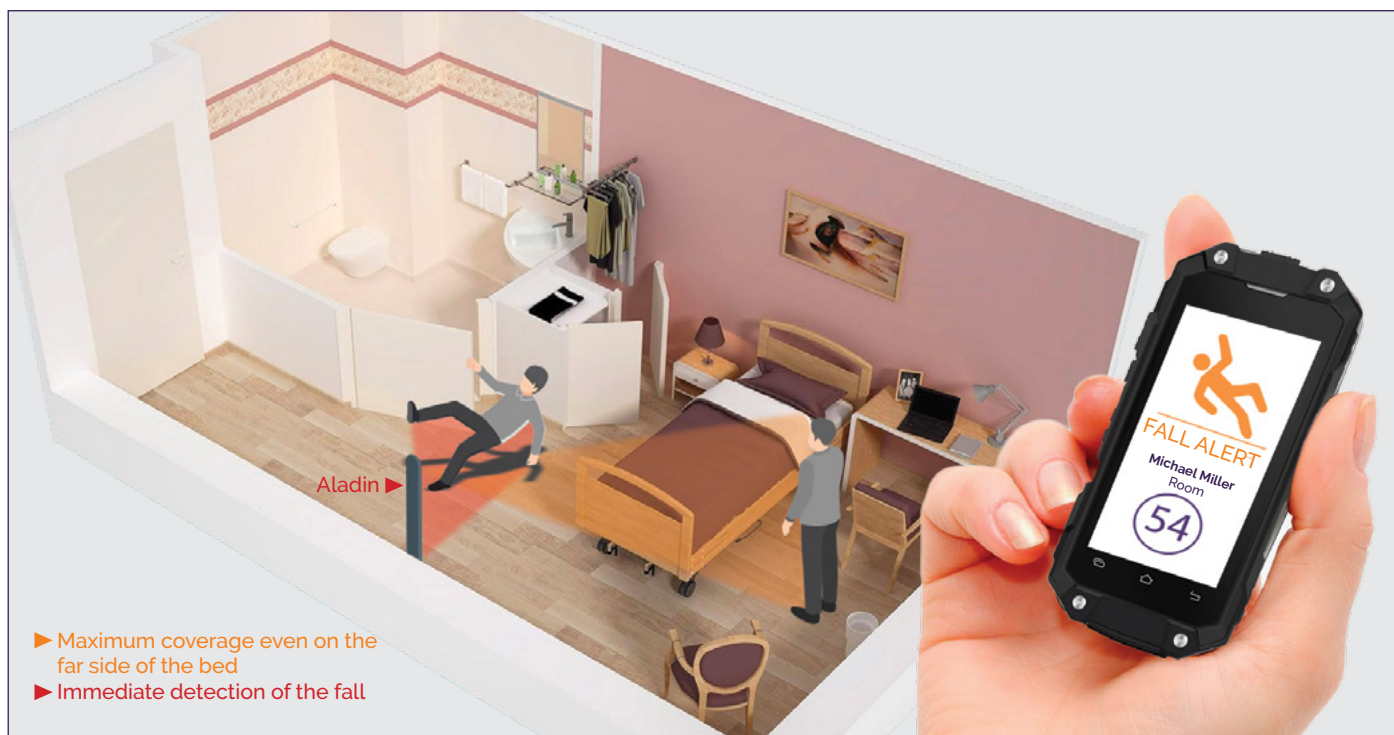

Aladin®, the magic smart lamp

Move with complete security

Aladin detects movement and gradually lights up once your room luminosity is too low. Its lighting is indirect, reducing the loss of balance due to glare, while highlighting potential hazards.

Aladin® detects falls and alerts caregivers immediately on their electronic badges

In the event of a fall, caregivers are immediately alerted on the electronic badge provided, for a rapid intervention.

A smart lighting function which reduces falls by up to 76%*.

A temperature sensor also allows Aladin to send alerts in the event of a heatwave. Aladin also